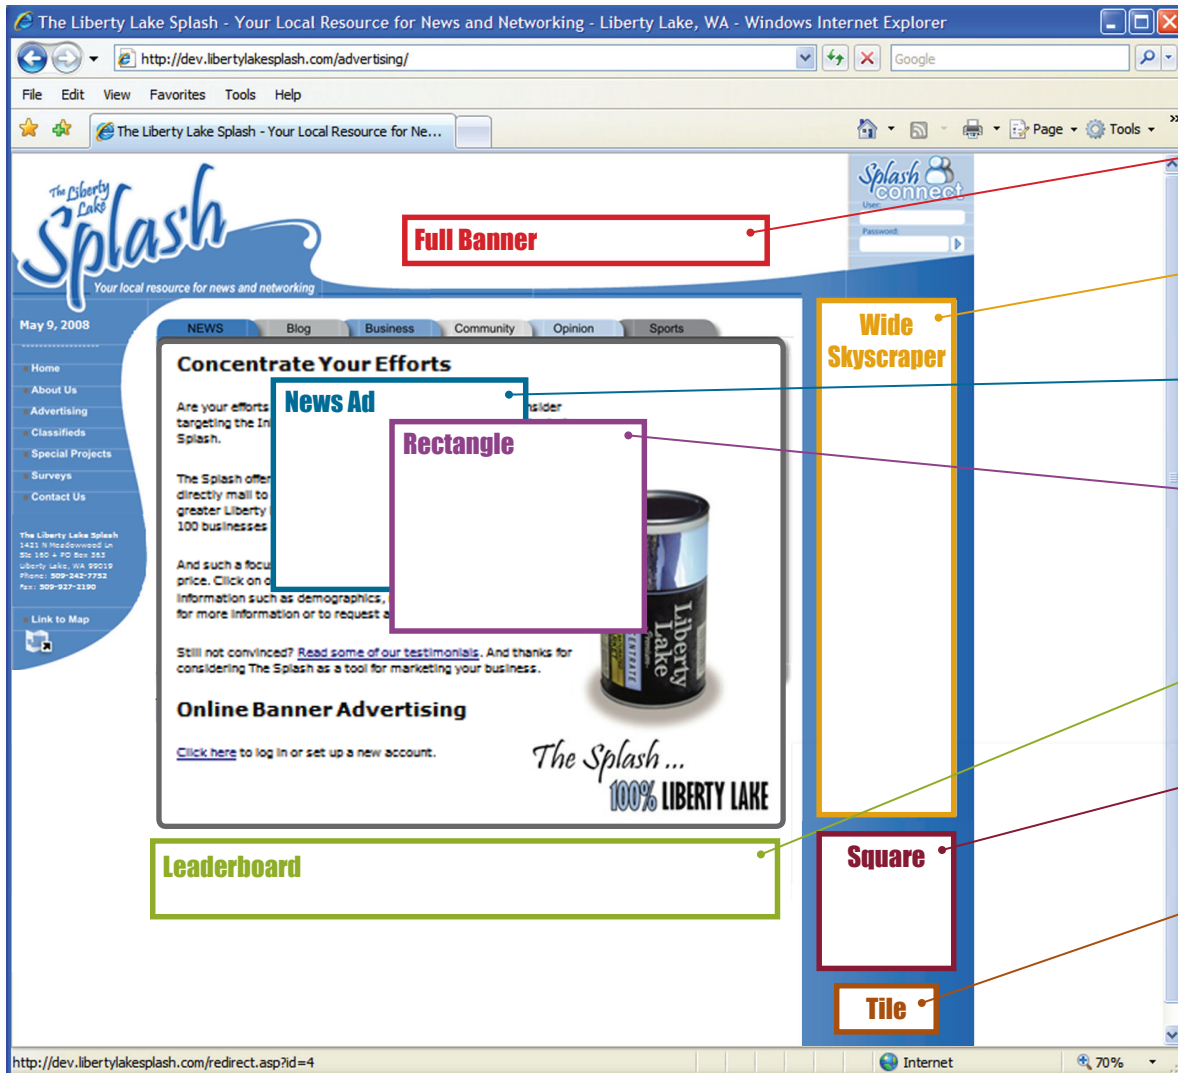

## Online Advertising Rates

★ *Our Web site averages more than 1,600 unique visitors and 105,000 page views each month*

**Full Banner 468 px x 60 px**

Stretches across the top of all pages on the website.  
 \$250/30 days

**Wide Skyscraper 160 px x 600 px**

Featured on the right side of all pages on the website.  
 \$250/30 days

**News Ad 300 px x 250 px**

Featured inside any stories readers click on.  
 \$75/30 days

**Rectangle 300 px x 250 px**

Receives exclusive attention when ad appears for 7 seconds the first time a visitor clicks on an item on the website.  
 \$125/30 days

**Leaderboard 728 px x 90 px**

Large ad anchoring all pages on the website.  
 \$100/30 days

**Square 160 px x 160 px**

Featured under the Wide Skyscraper ad on all pages on the website.  
 \$60/30 days

**Tile 120 px x 60 px**

Featured under the Wide Skyscraper ad (and below the square ad if applicable) on all pages on the website.  
 \$40/30 days